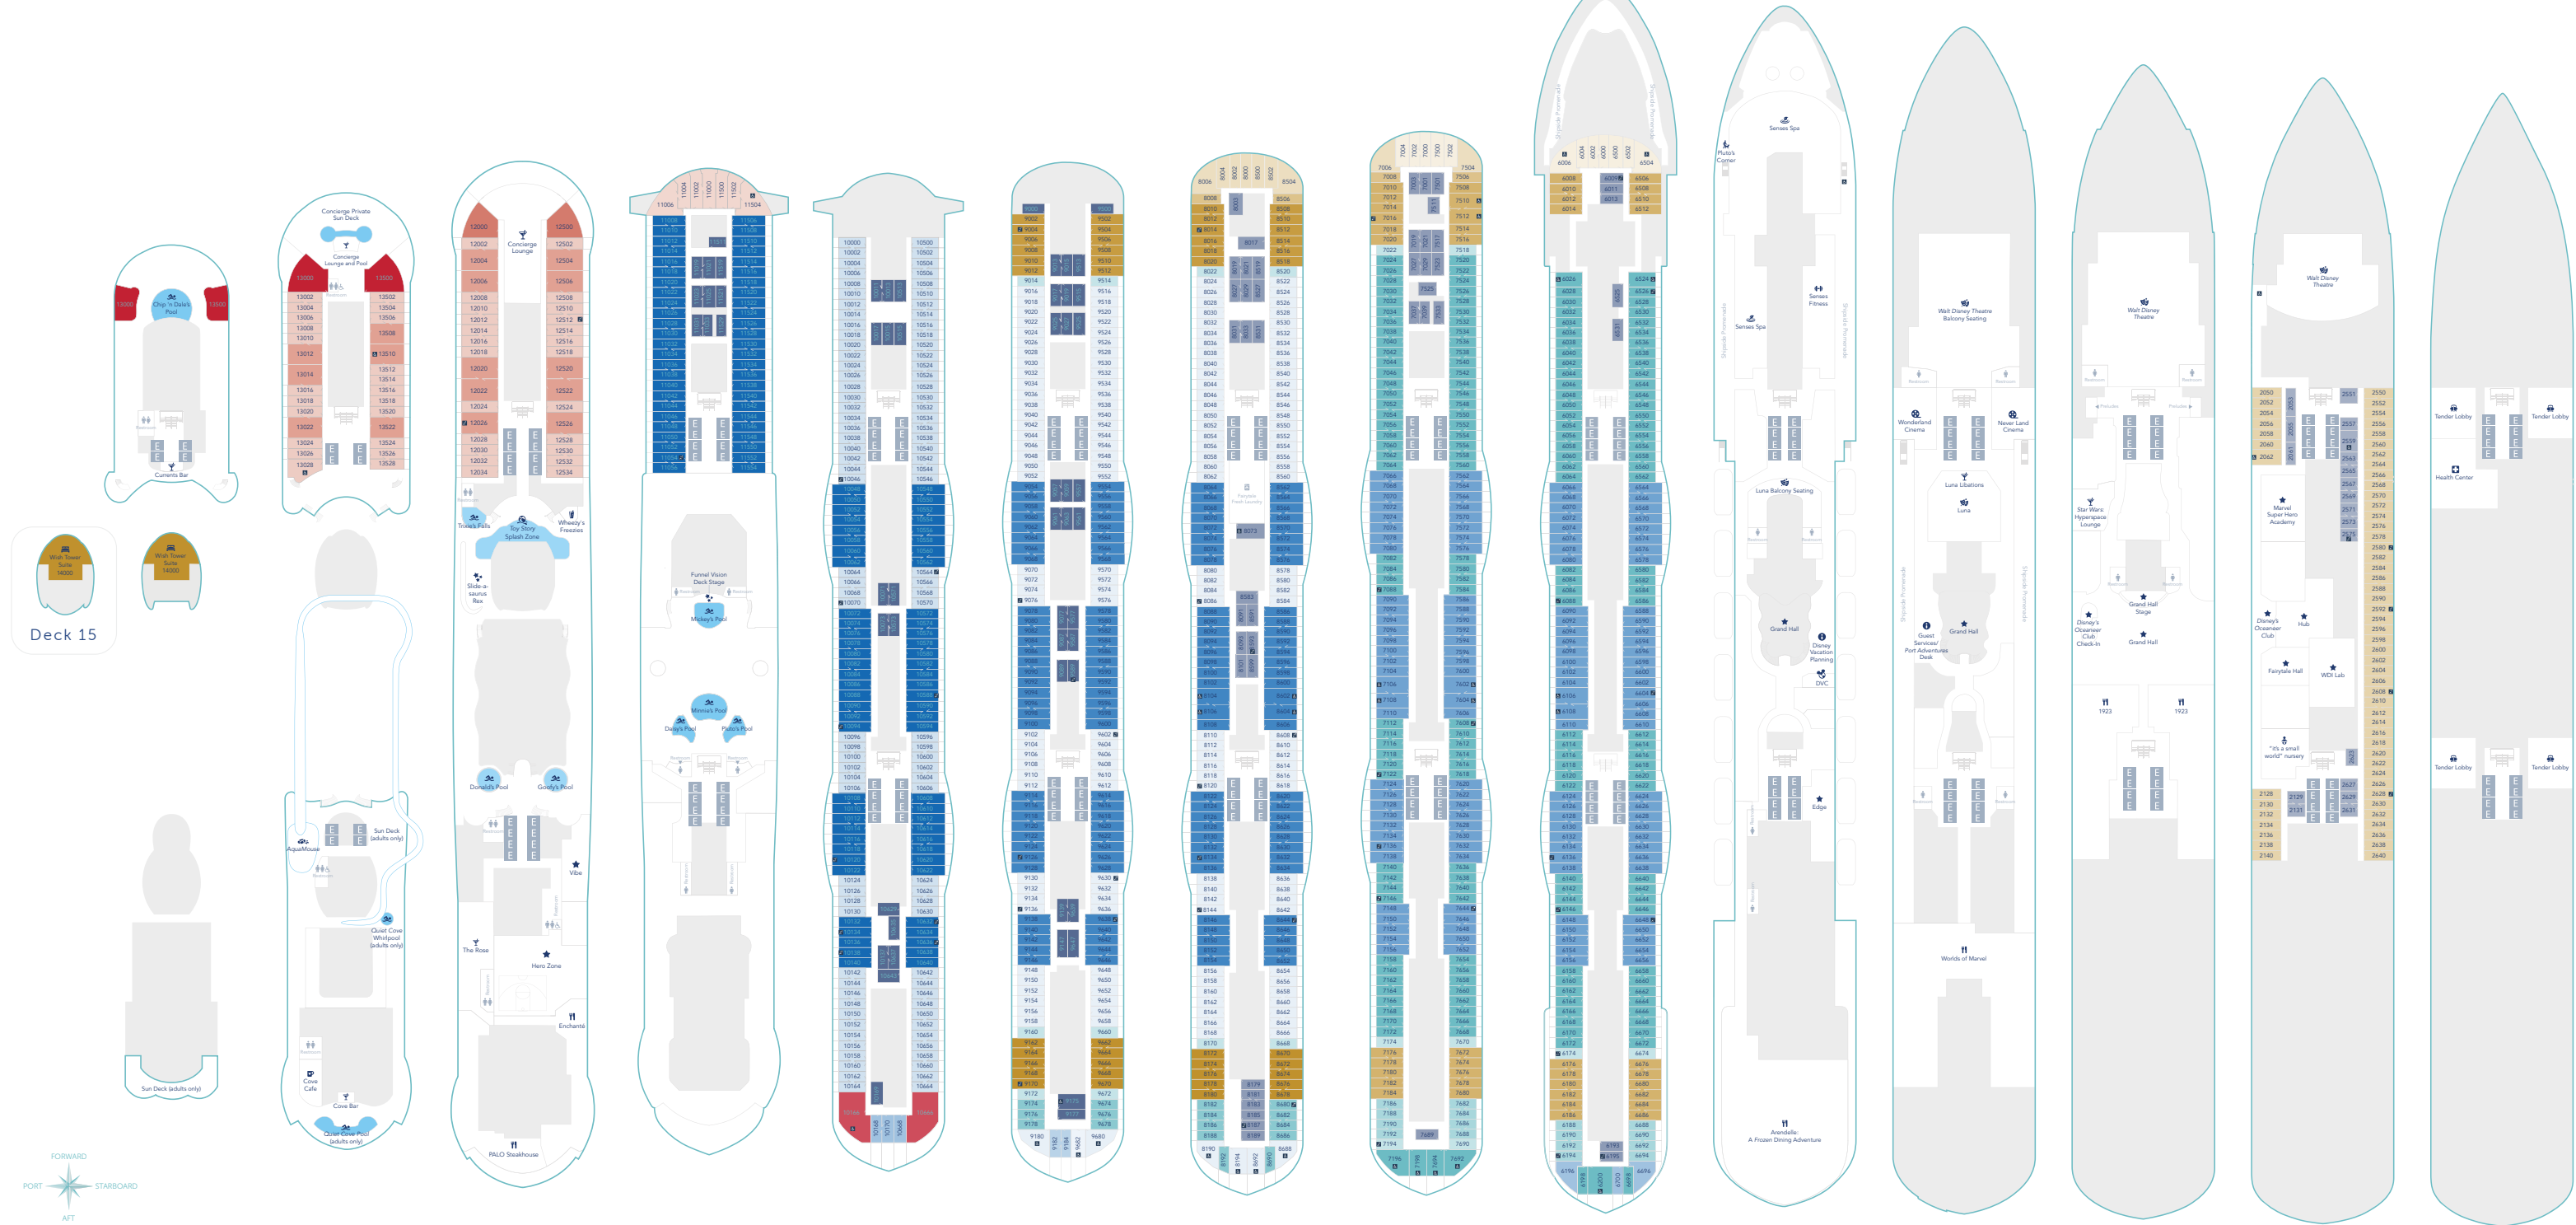

## CATEGORIES

Deck 15 and 14

Deck 13

Deck 12

Deck 11

Deck 10

Deck 9

Deck 8

Deck 7

Deck 6

Deck 5

Deck 4

Deck 3

Deck 2

Deck 1

- 1A Concierge Wish Tower Suite
- 1B Concierge 2-Story Royal Suite with Verandah
- 1C Concierge 1-Story Royal Suite with Verandah
- 2A Concierge 1-Bedroom Suite with Extended Verandah
- 2B Concierge 1-Bedroom Suite with Verandah
- 3A Concierge Family Oceanview Stateroom with Verandah
- 3B Concierge Family Oceanview Stateroom
- 4A Deluxe Family Oceanview Stateroom with Verandah
- 4B Deluxe Family Oceanview Stateroom with Verandah
- 4C Deluxe Family Oceanview Stateroom with Verandah
- 4E Deluxe Family Oceanview Stateroom with Verandah
- 5A Deluxe Oceanview Stateroom with Verandah
- 5B Deluxe Oceanview Stateroom with Verandah
- 5C Deluxe Oceanview Stateroom with Verandah
- 6A Deluxe Oceanview Stateroom with Verandah
- 6B Deluxe Oceanview Stateroom with Verandah
- 7A Deluxe Oceanview Stateroom with Navigator's Verandah
- 8B Deluxe Family Oceanview Stateroom
- 8C Deluxe Family Oceanview Stateroom
- 9A Deluxe Oceanview Stateroom
- 9B Deluxe Oceanview Stateroom
- 9C Deluxe Oceanview Stateroom
- 9D Deluxe Oceanview Stateroom
- 11A Standard Inside Stateroom
- 11B Standard Inside Stateroom
- 11C Standard Inside Stateroom

- Communication Staterooms
  - Accessible Staterooms
  - Elevator
  - Connecting Staterooms
- Note: All public restrooms offer wheelchair accessible facilities.

OVERALL LENGTH: 1,119 FEET • GROSS TONNAGE: 144,000 • 1,244 STATEROOMS

SHIPS' REGISTRY: THE BAHAMAS • HOME PORT: PORT CANAVERAL ©DISNEY/PIXAR © & TM LUCASFILM LTD. © 2021 MARVEL ©DISNEY DCL-21-1740047 6629